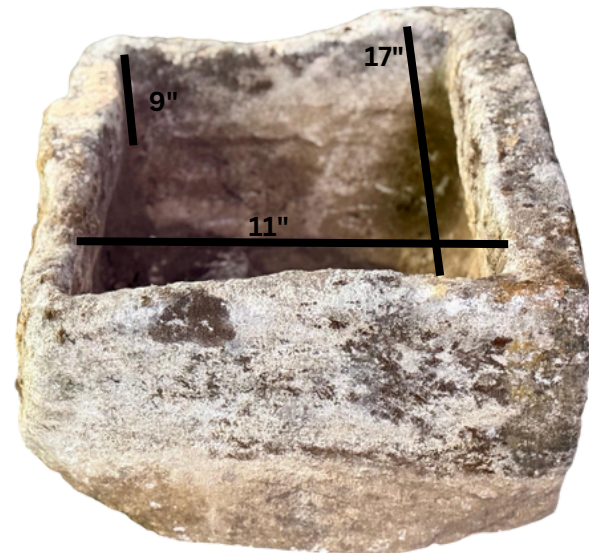

## French Antique Limestone Trough

### SPECIFICATION

FRENCH ANTIQUE LIMESTONE TROUGH  
SKU Number FK102-56

Width 21" (17")  
Depth 17" (11")  
Height 12" (9")